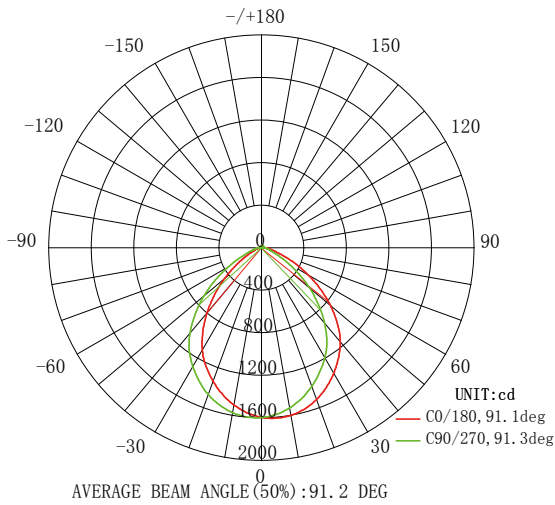

LED Commercial Downlight

*Available in 8" round models
Lumen Variety: 3000lm
Five-Year Warranty
Suitable for damp locations*

Model#	CDL8A3593	CDL8A3594	CDL8A3595
UPC#	628398014289	628398014296	628398014302
Watts	35	35	35
Volts	100-277VAC,50/60Hz	100-277VAC,50/60Hz	100-277VAC,50/60Hz
CRI	90	90	90
Color Temp	3000K	4000K	5000K
Initial Lumens	3000	3000	3000
Efficacy, Lm/watt	85	85	85
Average Rated Life	50,000H	50,000H	50,000H
Warranty	5years	5years	5years

Specifications are subject to change without prior notice.

LUMINOUS INTENSITY DISTRIBUTION DIAGRAM

Note: The Curves indicate the illuminated area and the average illumination when the luminaire is at different distance.