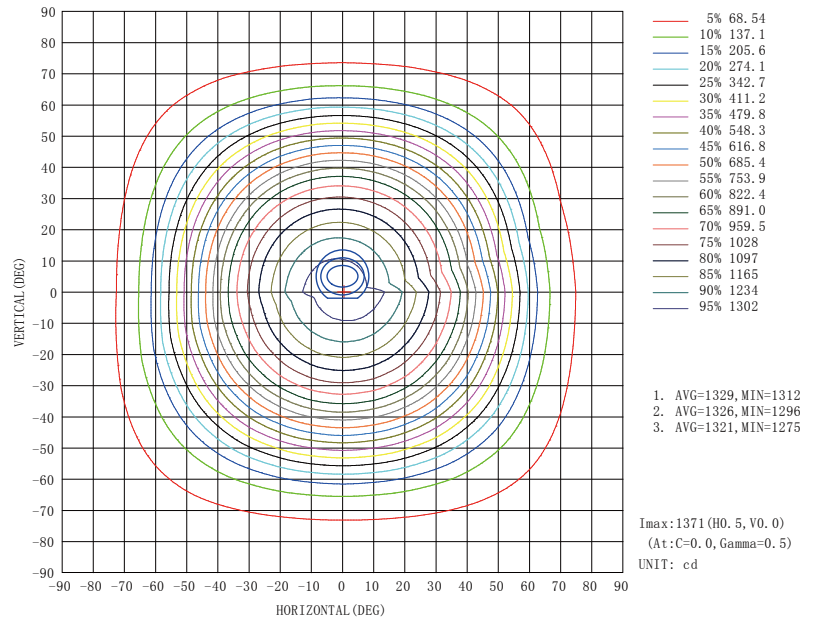

LED Commercial Downlight

*Available in 8" round models
Lumen Variety: 3000lm
Five-Year Warranty
Suitable for damp locations*

Model#	CDL8A3593	CDL8A3594	CDL8A3595
UPC#	628398014289	628398014296	628398014302
Watts	35	35	35
Volts	100-277VAC,50/60Hz	100-277VAC,50/60Hz	100-277VAC,50/60Hz
CRI	90	90	90
Color Temp	3000K	4000K	5000K
Initial Lumens	3000	3000	3000
Efficacy, Lm/watt	85	85	85
Average Rated Life	50,000H	50,000H	50,000H
Warranty	5years	5years	5years

Specifications are subject to change without prior notice.

LUMINOUS INTENSITY DISTRIBUTION DIAGRAM

Note: The Curves indicate the illuminated area and the average illumination when the luminaire is at different distance.