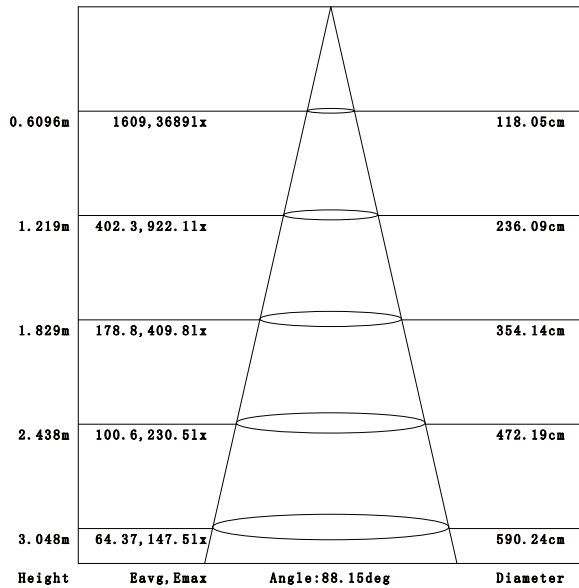

LED Commercial Downlight

*Available in 8" round models
Lumen Variety: 3000lm
Five-Year Warranty
Suitable for damp locations*

Model#	CDL8A3593	CDL8A3594	CDL8A3595
UPC#	628398014289	628398014296	628398014302
Watts	35	35	35
Volts	100-277VAC,50/60Hz	100-277VAC,50/60Hz	100-277VAC,50/60Hz
CRI	90	90	90
Color Temp	3000K	4000K	5000K
Initial Lumens	3000	3000	3000
Efficacy, Lm/watt	85	85	85
Average Rated Life	50,000H	50,000H	50,000H
Warranty	5years	5years	5years

Specifications are subject to change without prior notice.

LUMINOUS INTENSITY DISTRIBUTION DIAGRAM

Note: The Curves indicate the illuminated area and the average illumination when the luminaire is at different distance.